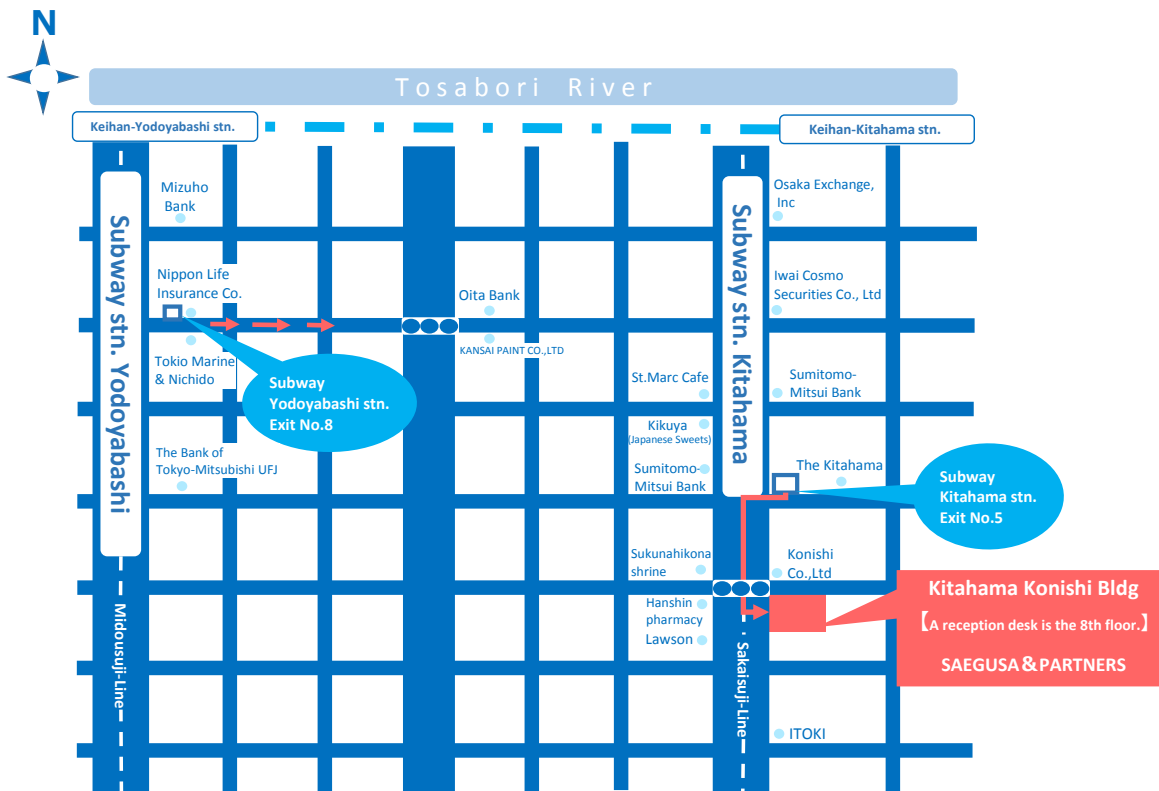

### ● Nearest Station

Kitahama Station on the Keihan Railway Line, or Kitahama Station on the Sakaisuji Subway Line.

### ● タクシーの運転手さんへ

堺筋と道修町の交差点南東角の「北浜コニシビル」へ行ってください。（1階：東海東京証券）

### ● Note to the Taxi Driver

Please go to "Kitahama Konishi Building" located at the intersection of Sakai-suji Ave. and Dosho-machi Str.