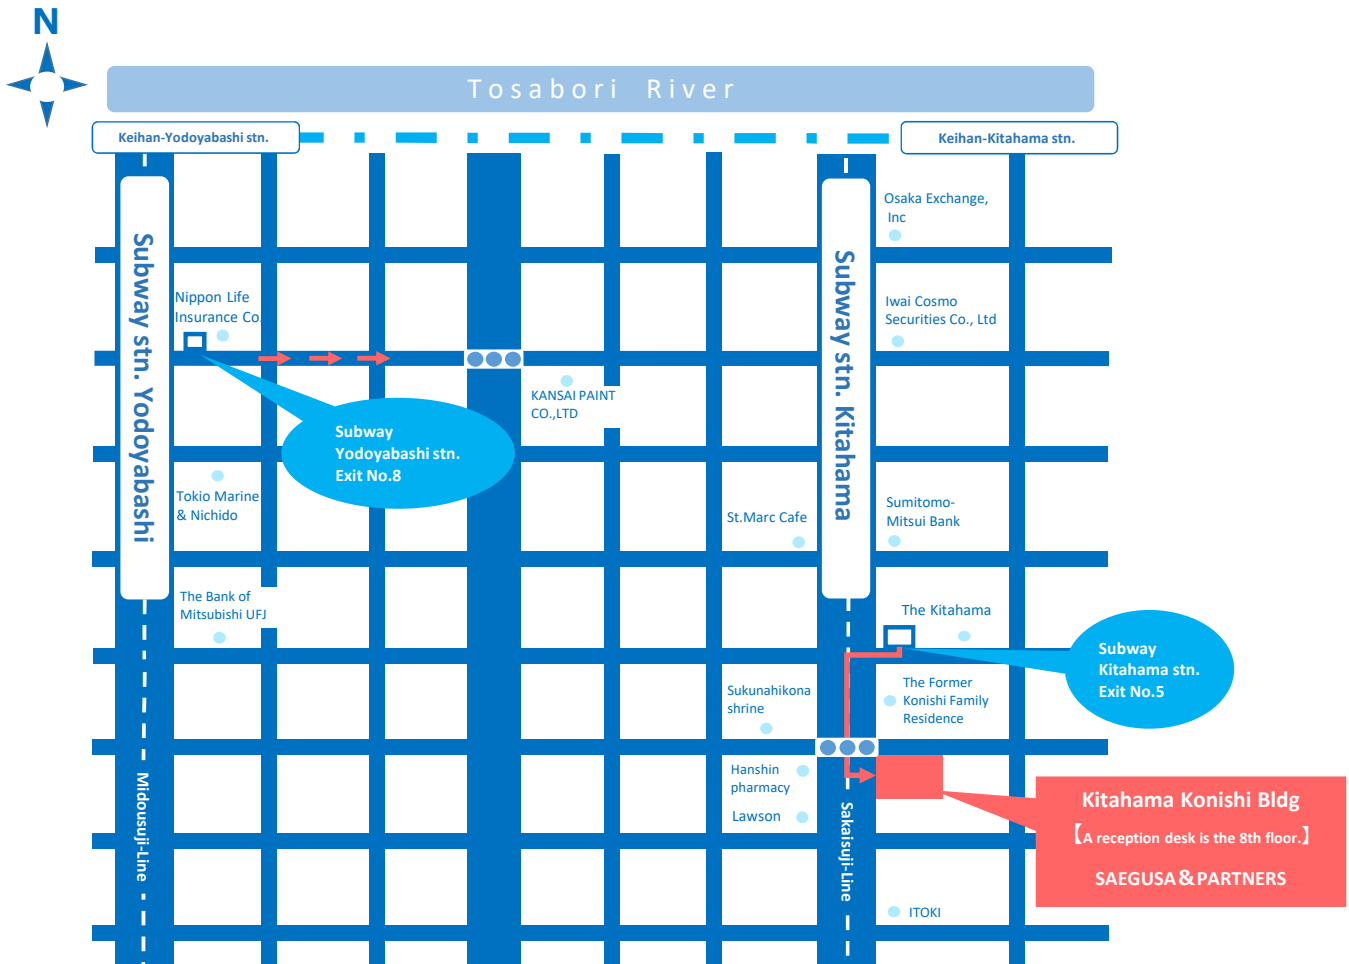

● Nearest Station

Kitahama Station on the Keihan Railway Line, or Kitahama Station on the Sakaisuji Subway Line.

● タクシーの運転手さんへ

堺筋と道修町の交差点南東角の「北浜コニシビル」へ行ってください。

● Note to the Taxi Driver

Please go to "Kitahama Konishi Building" located at the intersection of Sakai-suji Ave. and Dosho-machi Str.