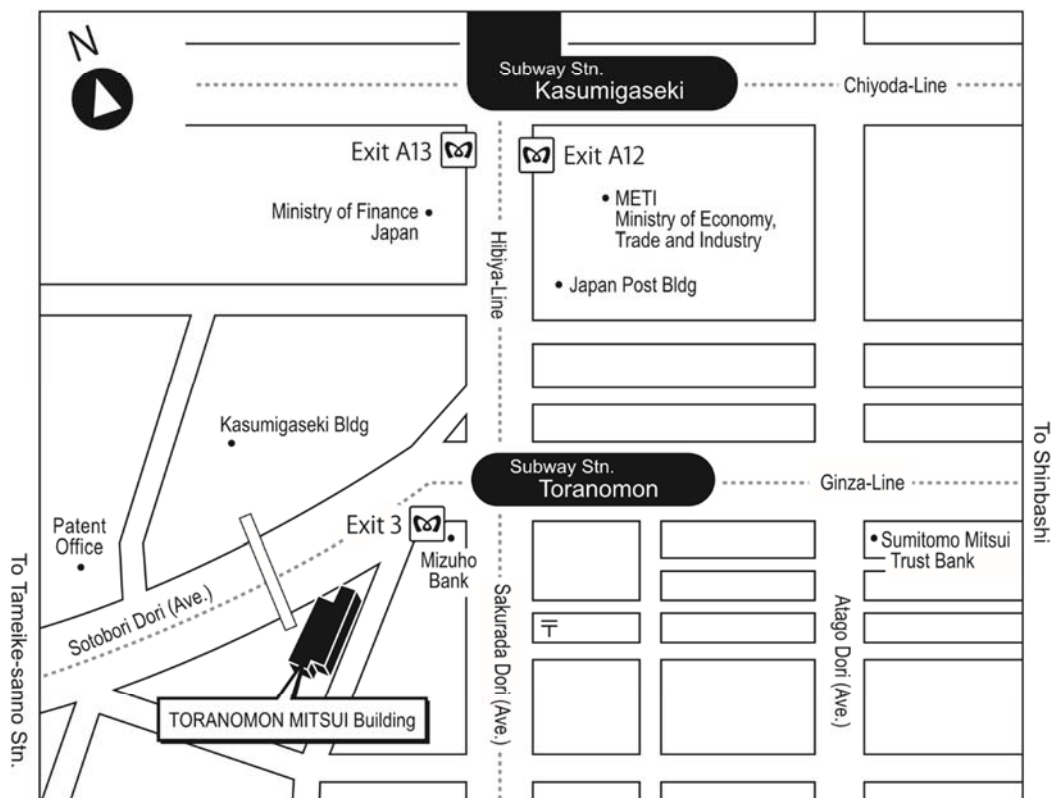

e-mail : tokyo@saegusa-pat.co.jp

Nearest Stations:

Toranomon Station (G07), on the Tokyo Metro Ginza Line, Exit No. 3

Kasumigaseki Station (C08), on the Tokyo Metro Chiyoda Line, Exit No. A13

Tameike-sanno Station(G06), on the Tokyo Metro Ginza Line, Exit No.9

Close-up of the Area around "TORANOMON MITSUI Building"